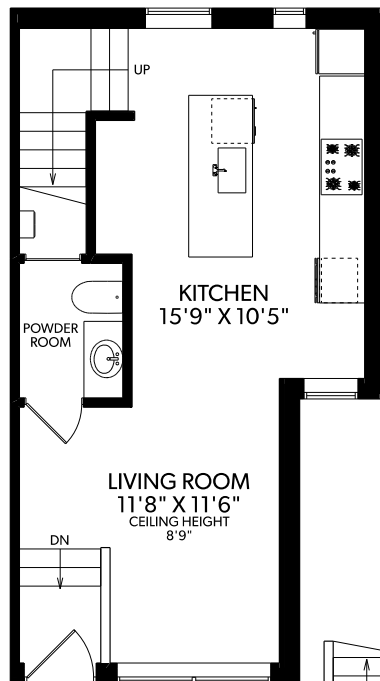

551 East 6th Avenue, Vancouver

Main Floor:	464 sq.ft.
Upper Floor:	422 sq.ft.
Total:	886 sq.ft.
Deck:	209 sq.ft.

MAIN FLOOR

UPPER FLOOR