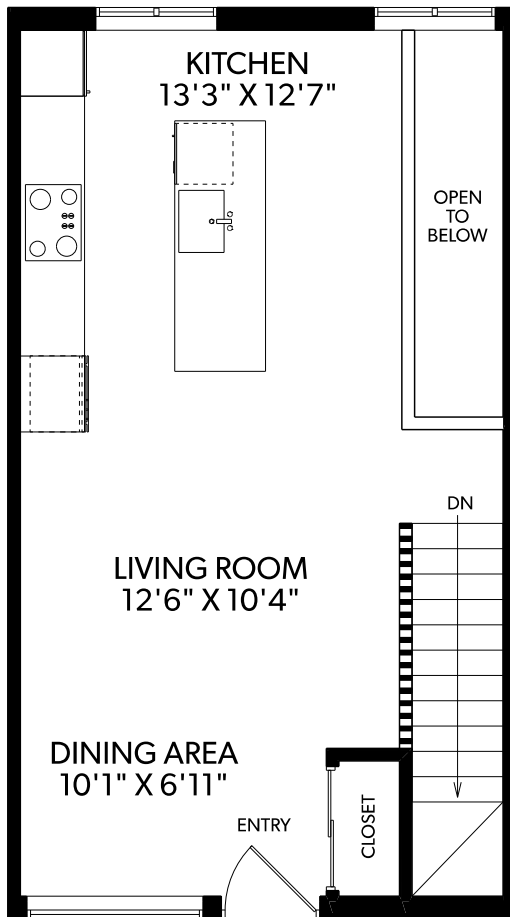

547 East 6th Avenue, Vancouver

Main Floor:	465 sq.ft.
Lower Floor:	499 sq.ft.
Total:	964 sq.ft.

MAIN FLOOR

LOWER FLOOR