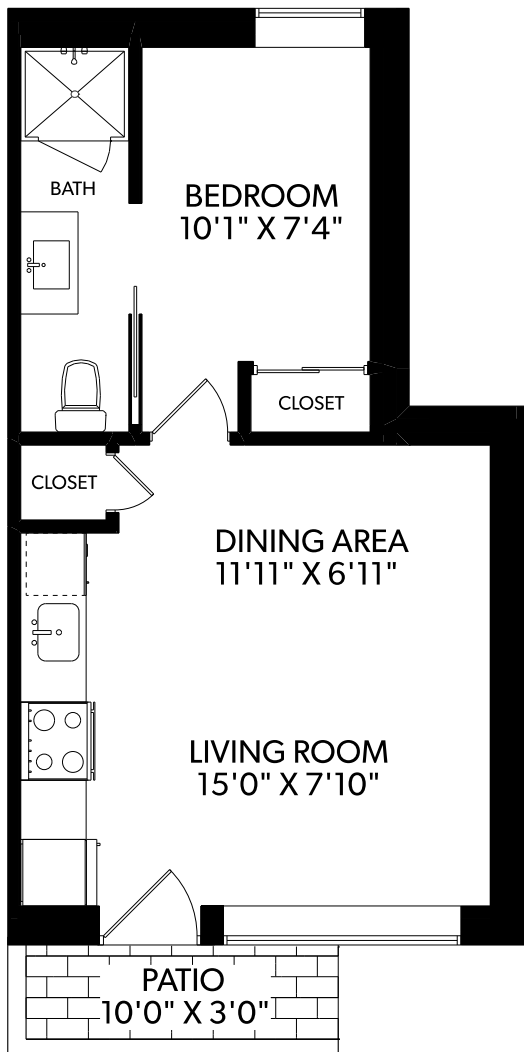

541/543 East 6th Avenue, Vancouver

Main Floor:	452 sq.ft.
Upper Floor:	451 sq.ft.
Total:	903 sq.ft.
Patio:	38 sq.ft.

MAIN FLOOR

UPPER FLOOR